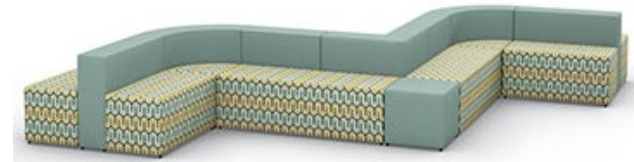

High Point, USA

Product Configuration Details

Flex Lounge Seating

Image: seating_lounge_flex_lounge_config_14

Qty.	Model #	Description	Upholstery	Finish
2	1505	Flex Lounge 2-Seat Bench / Ottoman	ArcCom Bali Avocado	N/A
2	1502	Flex Lounge 2-Seat Chair / Loveseat	Seat: ArcCom Bali Avocado Back: Momentum Silica Aqua	N/A
2	1595-OF	Flex Lounge 90° Outside Facing Loveseat	Seat: ArcCom Bali Avocado Back: Momentum Silica Aqua	N/A
1	1554	Flex Lounge 1-Seat Ottoman	Momentum Silica Aqua	N/A
2	1539	Flex Lounge Quartile Ottoman	ArcCom Bali Avocado	N/A
2	1506	Flex Lounge 3-Seat Bench / Ottoman	ArcCom Bali Avocado	N/A
2	1507	Flex Lounge 1 1/2 -Seat Chair	Seat: ArcCom Bali Avocado Back: Momentum Silica Aqua	N/A
1	1508	Flex Lounge Corner Chair	Seat: ArcCom Bali Avocado Back: Momentum Silica Aqua	N/A