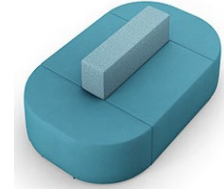

High Point, USA

Product Configuration Details

Flex Lounge Seating

Image: seating_lounge_flex_lounge_config_11

Qty.	Model #	Description	Upholstery	Finish
1	1502	Flex Lounge 2-Seat Chair/Loveseat	Seats: CF Stinson Hudson Regatta, Back: CF Stinson Sequence Sky	N/A
1	1505	Flex Lounge 2-Seat Bench/Ottoman	CF Stinson Hudson Regatta	N/A
2	1559	Flex Lounge Crescent-shape Ottoman	CF Stinson Hudson Regatta	N/A