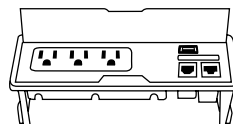

Zone 1	Zone 2	Zone 3
262	269	275

Shp. Wt.	Overall
2	3" W x 3" D x 3.4" H

Available Colors	Code
Black	SDK
Gray	SDG
Light Blue	SDB
Light Green	SDN
Orange	SDO
Red	SDR
White	SDW
Yellow	SDY

Recommended For
Flex Wall
Vertical surfaces of Lounge Seating

PNP

Plug 'n Play

- Three (3) 110-volt power outlets
- One (1) RJ45 data pass-through
- One (1) RJ11 phone pass-through
- One (1) USB pass-through (not powered)

Zone 1	Zone 2	Zone 3
226	232	237

Shp. Wt.	Overall
3	5.7" W x 3.4" D x 2.2" H

Available Colors
Black

Recommended For
Rectangular meeting table tops
Racetrack meeting table tops
Boat Shaped meeting table tops

ECI_

Tripod Portable Power Base

- Twelve (12) 110-volt power outlets
- Six (6) 2.1 amp active USB charging ports
- Spill-resistant receptacles
- 108" cord with straight plug
- UL and CSA listed