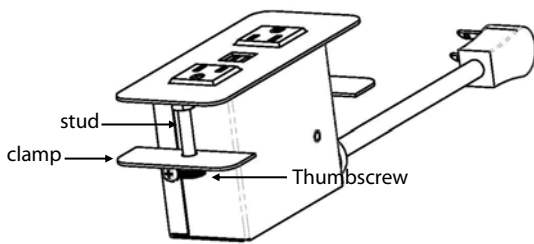

Warnings:

- Power Source · This product is only to be operated from the power source indicated on the Cove. Use only with a grounded (neutral) conductor. For safety, do not bypass or disable the third (grounding) pin.
- Power Disconnection · To remove powered devices safely grasp the device's plug and pull straight from the powered outlet. Do not pull on the device cord or remove the plug from any angle other than straight from the outlet. Never touch the metal conductors on the plug during connecting to or removal from the product.
- Power Cord · Route the product's power cord where it will not be stepped on, pinched, have devices placed on it or become a tripping hazard. Never allow the power cord to sit in any liquid.

WARNING: FAILURE TO FOLLOW THESE CAUTIONS AND WARNINGS BELOW COULD RESULT IN ELECTRICAL SHOCK, FIRE, PROPERTY DAMAGE, PERSONAL INJURY OR DEATH.

PowerFlex Cove™

Sizing Chart

The Clamp mounting method requires no tools, and is best suited for installations where the back of the unit is easily accessible. The clamp mount works well for desks, benches, tables and case goods. The Cove is fastened to the furniture from the rear by tightening the thumbscrews.