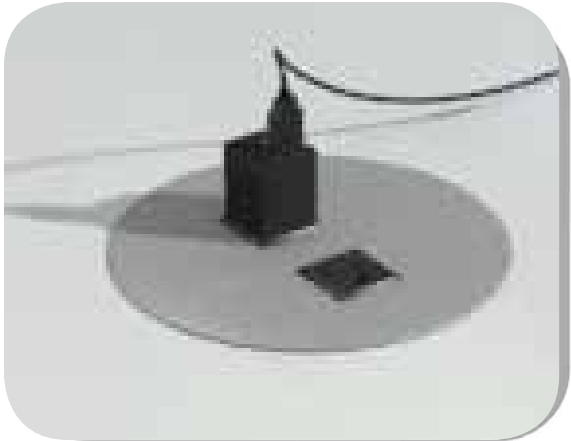

HPFi

Cove

2020 Pricing

PowerFlex™ Innovative Power Solutions

PowerFlex Cove™

Specifications

The Cove is a versatile power and charging solution designed to seamlessly integrate power and USB charging ports into a variety of spaces. Available in an array of configurations and flexible mounting options, the Cove can easily change any area into a powerful multifunctional space. Ideal applications include collaborative reception/lounge furniture, casegoods, tables and soft sided seating.

PowerFlex Cove Offers the Following:

The sky is the limit!

Multiple configurations mix A/C power and USB with three sleek finishes to meet all individual requirements.

Enhanced USB Charging Technology

Powered USB ports now charge your favorite devices while in use.

Spill Resistant Receptacles

Protect against unexpected spill hazards and provide freedom to mount the Cove face up in table surfaces.

Power Below the Work Surface

Convenience receptacles on select models provide additional power outlets for stationary accessories.

Rotated Receptacle Orientation

Receptacles are strategically positioned to optimize the surface area of each unit accommodating large and small device plugs.

- ETL Listed
- 12A, 120 VAC spill resistant receptacles
- USB 2.1A (10.5W) charging ports
- Integral circuit breaker protection for units with four or more receptacles
- Cord length: 108"
- 90° Flat plug with 45° rotation
- All metal construction.
- Clamp mount.
- Mounts to surface thicknesses: .75" - 1.25"