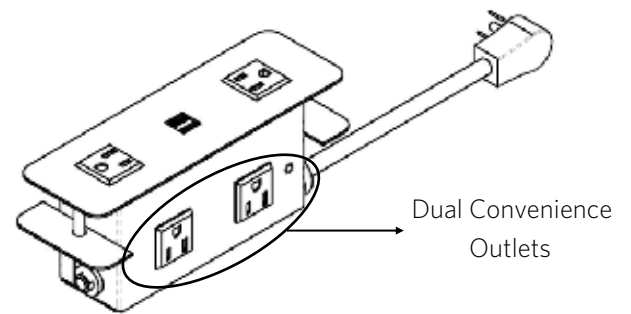

PowerFlex Cove™

Product Configurations

Models with Convenience Outlets

Take advantage of convenience outlets available on select models of the Cove that offer users access to power beneath the work surface. Convenience outlets are perfect for stationary accessories like lamps, computers, or monitors which do not need to be accessed often allowing more room to plug in temporary devices like laptops, tablets, and mobile phones above the work surface where they are more easily accessible.

Cautions:

- Read Instructions · Read all warnings and operating instructions before using.
- Retain Instructions · Retain this Instruction sheet for future use.
- Never use in a wet environment. Never allow liquid of any kind to spill onto, or enter any part of the Cove.
- Follow Warnings · Read and follow all warnings and directions in this instruction sheet and marked on the equipment.
- Service · There are no user serviceable parts in this product. Do not open or modify the Cove in any manner.

Warnings:

- Power Source · This product is only to be operated from the power source indicated on the Cove. Use only with a grounded (neutral) conductor. For safety, do not bypass or disable the third (grounding) pin.
- Power Disconnection · To remove powered devices safely grasp the device's plug and pull straight from the powered outlet. Do not pull on the device cord or remove the plug from any angle other than straight from the outlet. Never touch the metal conductors on the plug during connecting to or removal from the product.
- Power Cord · Route the product's power cord where it will not be stepped on, pinched, have devices placed on it or become a tripping hazard. Never allow the power cord to sit in any liquid.

WARNING: FAILURE TO FOLLOW THESE CAUTIONS AND WARNINGS BELOW COULD RESULT IN ELECTRICAL SHOCK, FIRE, PROPERTY DAMAGE, PERSONAL INJURY OR DEATH.