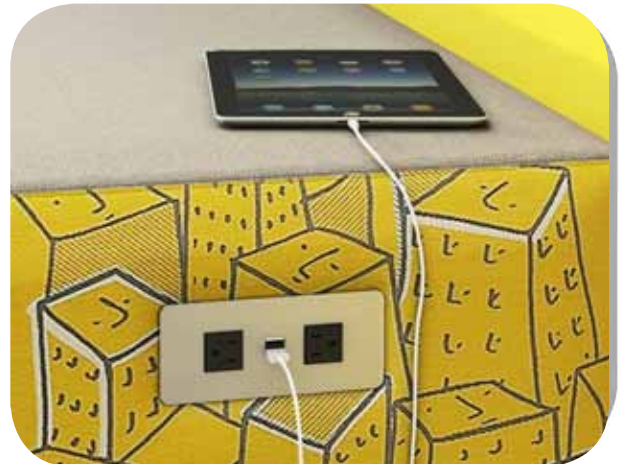

Spill Resistant Receptacles

Protect against unexpected spill hazards and provide freedom to mount the Cove face up in table surfaces.

Power Below the Work Surface

Convenience receptacles on select models provide additional power outlets for stationary accessories.

Rotated Receptacle Orientation

Receptacles are strategically positioned to optimize the surface area of each unit accommodating large and small device plugs.

- ETL Listed
- 12A, 120 VAC spill resistant receptacles
- USB 2.1A (10.5W) charging ports
- Integral circuit breaker protection for units with four or more receptacles
- Cord length: 108"
- 90° Flat plug with 45° rotation
- All metal construction.
- Clamp mount.
- Mounts to surface thicknesses: .75" - 1.25"