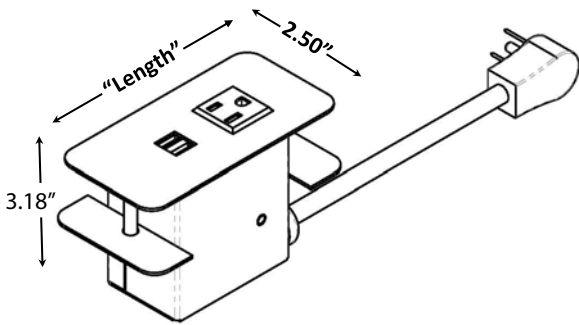

WARNING: FAILURE TO FOLLOW THESE CAUTIONS AND WARNINGS BELOW COULD RESULT IN ELECTRICAL SHOCK, FIRE, PROPERTY DAMAGE, PERSONAL INJURY OR DEATH.

PowerFlex Cove™

Sizing Chart

The Clamp mounting method requires no tools, and is best suited for installations where the back of the unit is easily accessible. The clamp mount works well for desks, benches, tables and case goods. The Cove is fastened to the furniture from the rear by tightening the thumbscrews.

Find the dimension marked "Length" for each appropriate unit according to the size charts.

Unit Lengths

Length	1 Power
5.00"	
Length	2 power
5.00"	
5.75"	*
5.75"	
7.75"	**
Length	3 Power
6.25"	
7.75"	
7.75"	*
Length	4 Power
7.75"	
8.75"	
Length	6 Power
10.75"	
13.25"	