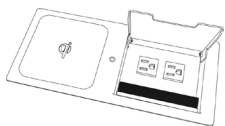

Wireless Charging Pad with 2 Power Outlets

- 2 power outlets
- 72" cord with molded plug
- Mounts in desk tops or table tops
- Requires Qi charger sleeve for mobile devices
- 2 utility outlets below
- Must be factory installed
- Add item # suffix to HPFI item #
- WB = Black, WS = Silver
- UL and CSA listed

SIN 711-99

WB	10.25"W X 4.75"D X 2.2"H	Ship Weight: 2.5	1305	1325	1344
WS	10.25"W X 4.75"D X 2.2"H	Ship Weight: 2.5	1305	1325	1344