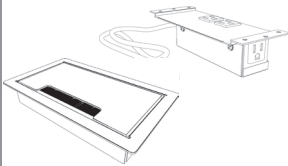

Flush Mount Power Base

- 2 power outlets in top and one convenience outlet below surface
- 72" cord with molded plug
- Mounts in desk tops and select lounge/reception seating
- Matching flush grommet
- Must be factory installed
- Add item # suffix to HPFI item #
- FB = Black, FS = Silver, FW = White
- UL and CSA listed
- Contact HPFI for additional options

SIN 711-99

FB Black	5.7"W X 3.4"D X 2.2"H	Ship Weight: 2	320	325	330
FS Silver Pearl	5.7"W X 3.4"D X 2.2"H	Ship Weight: 2	320	325	330
FW Gloss White	5.7"W X 3.4"D X 2.2"H	Ship Weight: 2	347	352	357

Cove™ Flush Mount Charging

- Two 110 volt power outlets and two active USB charging ports
- Can be factory installed in table/desk tops, side surfaces or in select reception seating
- Spill-resistant receptacles
- 108" cord
- 90° flat plug with 45° rotation
- UL and CSA listed

SIN 711-99

CB Black	5.75"W X 2.5"D X 3.25"H	Ship Weight: 2.25	465	472	479
CS Silver Pearl	5.75"W X 2.5"D X 3.25"H	Ship Weight: 2.25	465	472	479
CW Gloss White	5.75"W X 2.5"D X 3.25"H	Ship Weight: 2.25	465	472	479