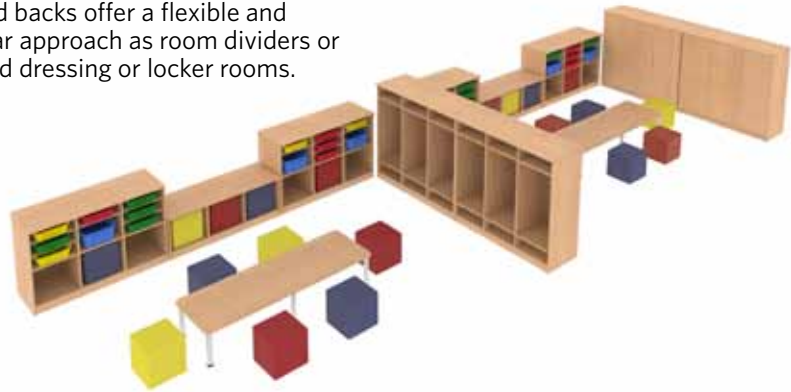

Hyperwork Education provides modular storage furniture for the classroom. Cubby storage modules are designed to create perimeter storage and auxiliary seating within the K-3 classroom. Cubby storage is offered in 2-, 3- and 4-level heights ideal for elementary and middle schools.

Cubby storage units and lockers can be adapted to the specific needs of individual classrooms by adding doors to conceal or secure personal items. The addition of shelves transforms the storage area into bin or tub storage for younger students.

Locker cabinets with or without doors in single, double or triple widths with finished backs offer a flexible and modular approach as room dividers or for band dressing or locker rooms.

Cubby Storage

Zone Pricing	1	2	3

1 x 1 Open Ottoman / Cubby Storage

- One open ottoman/cubby storage area
- Prebored for adjustable shelves
- Stores 1 - 1517 Student Size Cube (see page 194)

Freight Class: 175

H_1-1	19" X 20" X 21.25"	Cubic Ft: 6.2	Ship Weight: 35	560	568	577

Seat Cushion

- Fits on 1 x 1 ottoman/cubby above
- Available in any upholstery

Freight Class: 100

Cubic Ft: 4.5

Ship Weight: 6

XD2019	19" x 20" x 2.5" St. Yardage 1									
Grade	1	2	3	4	5	6	7	8	9	10
Zone1	300	315	335	349	364	386	406	428	448	473
Zone2	305	320	340	354	369	392	412	434	455	480
Zone3	309	324	345	359	375	398	418	441	461	487

1 x 2 Open Ottoman / Cubby Storage

- Two open ottoman/cubby storage areas
- Single level
- Prebored for adjustable shelves
- Stores 2 - 1517 Student Size Cube (see page 194)

Freight Class: 175

H_1-2	37" X 20" X 21.25"	Cubic Ft: 11.4	Ship Weight: 55	793	805	817

Seat Cushion

- Fits on 1 x 2 ottoman/cubby above
- Available in any upholstery

Freight Class: 100

Cubic Ft: 2

Ship Weight: 8

XD2037	37" x 20" x 2.5" St. Yardage 1.25									
Grade	1	2	3	4	5	6	7	8	9	10
Zone1	400	419	443	462	480	508	533	561	585	616
Zone2	406	425	450	469	487	516	541	569	594	625
Zone3	412	432	456	476	494	523	549	578	603	634

1 x 3 Open Ottoman / Cubby Storage

- Three open ottoman/cubby storage areas
- Single level
- Prebored for adjustable shelves
- Stores 3 - 1517 Student Size Cube (see page 194)

Freight Class: 175

H_1-3	55" X 20" X 21.25"	Cubic Ft: 16.1	Ship Weight: 75	942	956	970