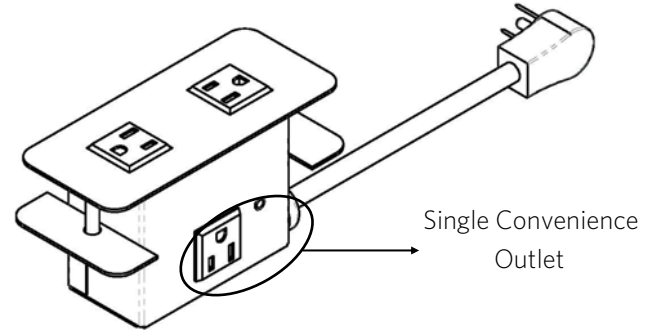

PowerFlex Cove™

Product Configurations

Models with Convenience Outlets

Take advantage of convenience outlets available on select models of the Cove that offer users access to power beneath the work surface. Convenience outlets are perfect for stationary accessories like lamps, computers, or monitors which do not need to be accessed often allowing more room to plug in temporary devices like laptops, tablets, and mobile phones above the work surface where they are more easily accessible.

Cautions:

- Read Instructions · Read all warnings and operating instructions before using.
- Retain Instructions · Retain this Instruction sheet for future use.
- Never use in a wet environment. Never allow liquid of any kind to spill onto, or enter any part of the Cove.
- Follow Warnings · Read and follow all warnings and directions in this instruction sheet and marked on the equipment.
- Service · There are no user serviceable parts in this product. Do not open or modify the Cove in any manner.

Warnings:

- Power Source · This product is only to be operated from the power source indicated on the Cove. Use only with a grounded (neutral) conductor. For safety, do not bypass or disable the third (grounding) pin.
- Power Disconnection · To remove powered devices safely grasp the device's plug and pull straight from the powered outlet. Do not pull on the device cord or remove the plug from any angle other than straight from the outlet. Never touch the metal conductors on the plug during connecting to or removal from the product.
- Power Cord · Route the product's power cord where it will not be stepped on, pinched, have devices placed on it or become a tripping hazard. Never allow the power cord to sit in any liquid.

WARNING: FAILURE TO FOLLOW THESE CAUTIONS AND WARNINGS BELOW COULD RESULT IN ELECTRICAL SHOCK, FIRE, PROPERTY DAMAGE, PERSONAL INJURY OR DEATH.