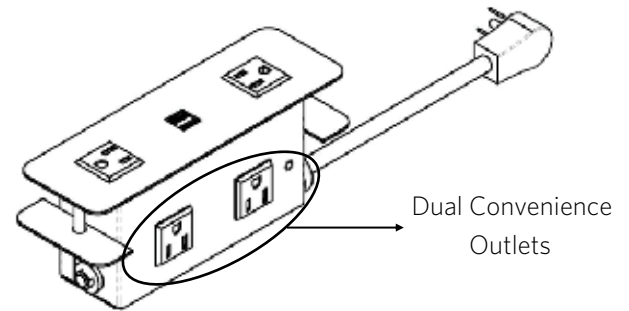

PowerFlex Cove™

Product Configurations

Models with Convenience Outlets

Take advantage of convenience outlets available on select models of the Cove that offer users access to power beneath the work surface. Convenience outlets are perfect for stationary accessories like lamps, computers, or monitors which do not need to be accessed often allowing more room to plug in temporary devices like laptops, tablets, and mobile phones above the work surface where they are more easily accessible.

Cautions:

- Read Instructions · Read all warnings and operating instructions before using.
- Retain Instructions · Retain this Instruction sheet for future use.
- Never use in a wet environment. Never allow liquid of any kind to spill onto, or enter any part of the Cove.
- Follow Warnings · Read and follow all warnings and directions in this instruction sheet and marked on the equipment.
- Service · There are no user serviceable parts in this product. Do not open or modify the Cove in any manner.

Warnings:

- Power Source · This product is only to be operated from the power source indicated on the Cove. Use only with a grounded (neutral) conductor. For safety, do not bypass or disable the third (grounding) pin.
- Power Disconnection · To remove powered devices safely grasp the device's plug and pull straight from the powered outlet. Do not pull on the device cord or remove the plug from any angle other than straight from the outlet. Never touch the metal conductors on the plug during connecting to or removal from the product.
- Power Cord · Route the product's power cord where it will not be stepped on, pinched, have devices placed on it or become a tripping hazard. Never allow the power cord to sit in any liquid.

WARNING: FAILURE TO FOLLOW THESE CAUTIONS AND WARNINGS BELOW COULD RESULT IN ELECTRICAL SHOCK, FIRE, PROPERTY DAMAGE, PERSONAL INJURY OR DEATH.