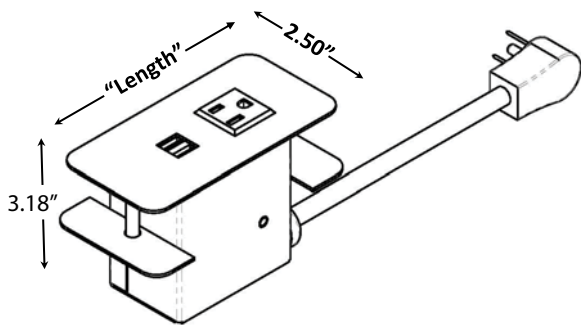

WARNING: FAILURE TO FOLLOW THESE CAUTIONS AND WARNINGS BELOW COULD RESULT IN ELECTRICAL SHOCK, FIRE, PROPERTY DAMAGE, PERSONAL INJURY OR DEATH.

PowerFlex Cove™

Sizing Chart

The Clamp mounting method requires no tools, and is best suited for installations where the back of the unit is easily accessible. The clamp mount works well for desks, benches, tables and case goods. The Cove is fastened to the furniture from the rear by tightening the thumbscrews.

Find the dimension marked "Length" for each appropriate unit according to the size charts.

Unit Lengths

Length	1 Power
5.00"	
Length	2 power
5.00"	
5.75"	*
5.75"	
7.75"	**
Length	3 Power
6.25"	
7.75"	
7.75"	*
Length	4 Power
7.75"	
8.75"	
Length	6 Power
10.75"	
13.25"	