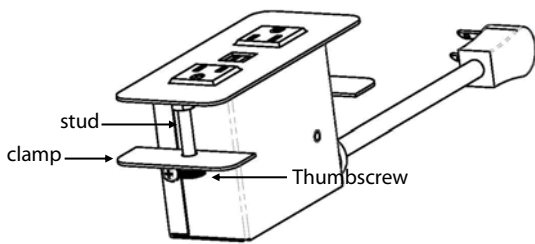

Warnings:

- Power Source · This product is only to be operated from the power source indicated on the Cove. Use only with a grounded (neutral) conductor. For safety, do not bypass or disable the third (grounding) pin.
- Power Disconnection · To remove powered devices safely grasp the device's plug and pull straight from the powered outlet. Do not pull on the device cord or remove the plug from any angle other than straight from the outlet. Never touch the metal conductors on the plug during connecting to or removal from the product.
- Power Cord · Route the product's power cord where it will not be stepped on, pinched, have devices placed on it or become a tripping hazard. Never allow the power cord to sit in any liquid.

WARNING: FAILURE TO FOLLOW THESE CAUTIONS AND WARNINGS BELOW COULD RESULT IN ELECTRICAL SHOCK, FIRE, PROPERTY DAMAGE, PERSONAL INJURY OR DEATH.

PowerFlex Cove™

Sizing Chart

The Clamp mounting method requires no tools, and is best suited for installations where the back of the unit is easily accessible. The clamp mount works well for desks, benches, tables and case goods. The Cove is fastened to the furniture from the rear by tightening the thumbscrews.