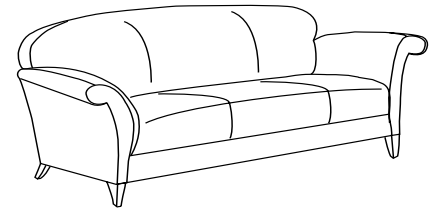

HPFi

Scarlet

Seating

Lounge Chairs

Scarlet

Seating

Lounge Chairs

From hospitality and healthcare to educational and corporate environments, **Scarlet** presents a distinctive scroll-arm design, creating impressive lounges, lobbies and other sitting areas. Taut seat, no-sag springs and high-density foam ensure long-term comfort and durability. Wood finish legs coordinate with wood end and cocktail tables. Ottoman also available with BAM feet or self-locking casters.

Designed by Bruce Hirshault

6303 Sofa
6302 Loveseat
Legacy LY614 Brite Red
6720 Coffee Table
FM Natural

6301 Club Chair
Overall: 38"W x 32.5"D x 34.5"H
Back: 21"W x 16.5"H
Seat: 21"W x 22"D
Seat Height from Floor: 19"
Arm Height from Floor: 26"

6302 Loveseat
Overall: 59"W x 32.5"D x 34.5"H
Back: 44"W x 16.5"H
Seat: 44"W x 22"D
Seat Height from Floor: 19"
Arm Height from Floor: 26"

6301 Club Chair
HCY Honey Cherry
Tradition Wash

6400 Ottoman
BLK Black
Expo 964 Festive

6303 Sofa
Overall: 81"W x 32.5"D x 34.5"H
Back: 66.5"W x 16.5"H
Seat: 66.5"W x 22"D
Seat Height from Floor: 19"
Arm Height from Floor: 26"

All HPFi seating available in several finishes and over 60 upholstery options at industry-leading **Quick Ship** lead times. Dimensions listed are width/depth/height over-all. Reference current price list for complete descriptions. Specifications subject to change without notice.