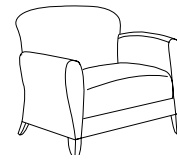

## Seating

Lounge Chairs

## Seating

### Lounge Chairs

Contemporary and curvilinear, Lauren blends Art Deco influences with versatile design applicable from offices to public, hospitality and healthcare environments. Taut seat, no-sag springs and high-density foam ensure long-term comfort and durability. Wood finish legs coordinate with wood end and cocktail tables. Larger truncated-style BAM feet available at upcharge (specify B) and provide increased floor surface contact area. Ottoman (6400) available with wood legs or self-locking casters.

Designed by Bruce Hirshault

**6103 Sofa**  
WC Windsor Cherry  
Continuum 62807 Finch

**6101 Club Chair**  
Overall: 36"W x 32.5"D x 34"H  
Back: 22"W x 17"H  
Seat: 22"W x 21.5"D  
Seat Height from Floor: 19"  
Arm Height from Floor: 26"