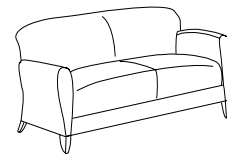

## Seating

Lounge Chairs

## Seating

### Lounge Chairs

Contemporary and curvilinear, Lauren blends Art Deco influences with versatile design applicable from offices to public, hospitality and healthcare environments. Taut seat, no-sag springs and high-density foam ensure long-term comfort and durability. Wood finish legs coordinate with wood end and cocktail tables. Larger truncated-style BAM feet available at upcharge (specify B) and provide increased floor surface contact area. Ottoman (6400) available with wood legs or self-locking casters.

Designed by Bruce Hirshault

**6103 Sofa**  
WC Windsor Cherry  
Continuum 62807 Finch

**6101 Club Chair**  
Overall: 36"W x 32.5"D x 34"H  
Back: 22"W x 17"H  
Seat: 22"W x 21.5"D  
Seat Height from Floor: 19"  
Arm Height from Floor: 26"