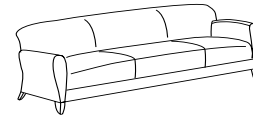

## Seating

### Lounge Chairs

Contemporary and curvilinear, Lauren blends Art Deco influences with versatile design applicable from offices to public, hospitality and healthcare environments. Taut seat, no-sag springs and high-density foam ensure long-term comfort and durability. Wood finish legs coordinate with wood end and cocktail tables. Larger truncated-style BAM feet available at upcharge (specify B) and provide increased floor surface contact area. Ottoman (6400) available with wood legs or self-locking casters.

Designed by Bruce Hirshault

**6103 Sofa**  
WC Windsor Cherry  
Continuum 62807 Finch

**6101 Club Chair**  
Overall: 36"W x 32.5"D x 34"H  
Back: 22"W x 17"H  
Seat: 22"W x 21.5"D  
Seat Height from Floor: 19"  
Arm Height from Floor: 26"

**6102 Loveseat**  
Overall: 58"W x 32.5"D x 34"H  
Back: 45"W x 17"H  
Seat: 45"W x 21.5"D  
Seat Height from Floor: 19"  
Arm Height from Floor: 26"

**6101 Club Chair**  
WC Windsor Cherry  
Cozy 61508 Hearth