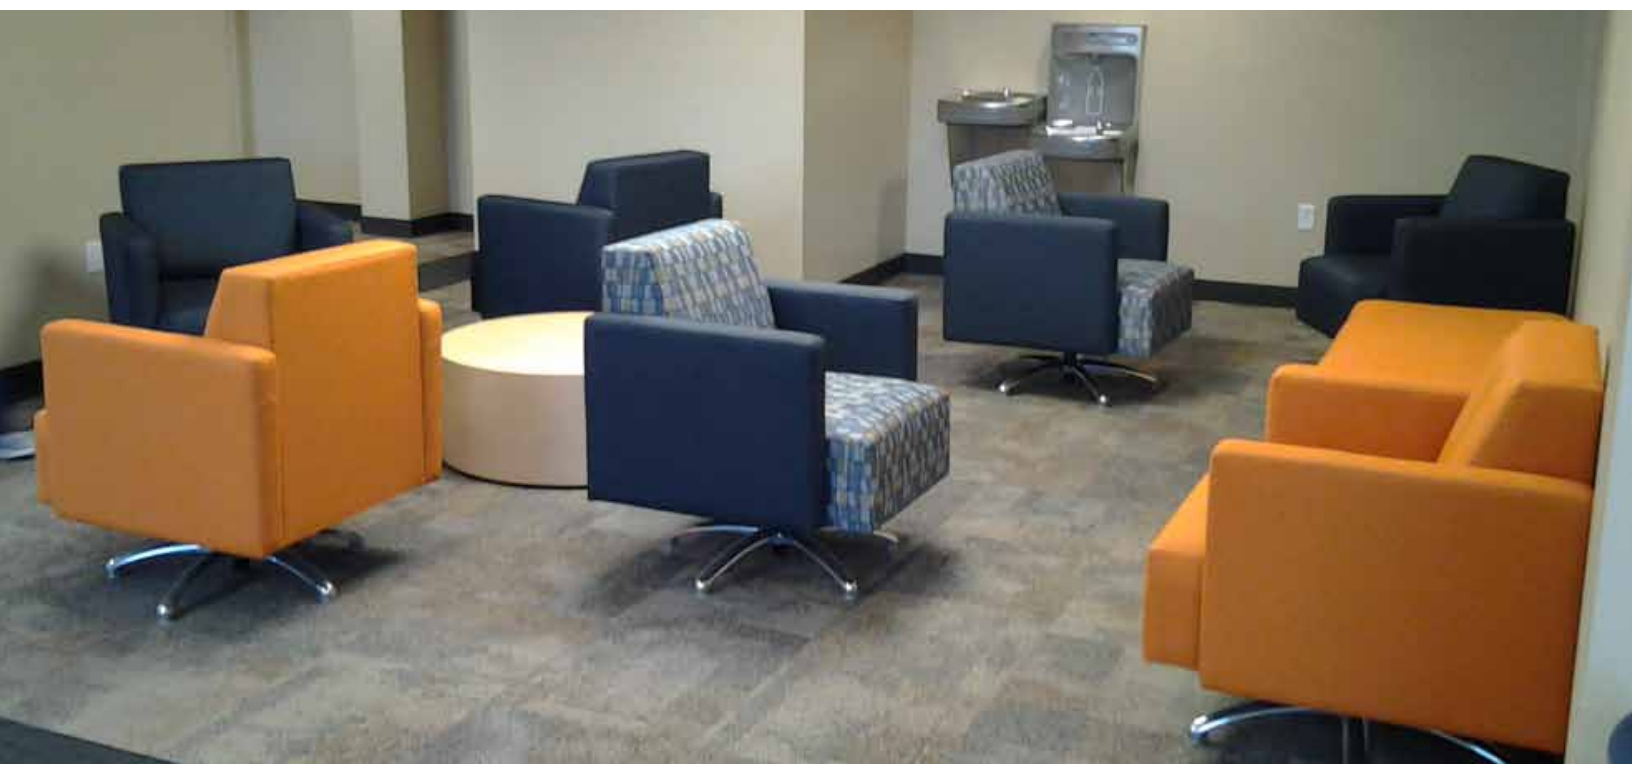

Eve Swivel Club Chair

Seating

Lounge

The **Eve** Swivel Club Chair is a great addition to the **Eve** lounge seating collection. Its retro style 5-star base features an automatic return swivel - it always returns to face the same direction. Perfect for guest, lobby, meeting or broadcast sets. Available with or without arms.

As with all HPFi upholstered seating, enhance the appearance by using multiple upholsteries. Use a durable and resilient material for the seat and while making a style statement on the back and/or arms.

Power Options

110-volt/Active USB center modules can be placed on the front or back of the seat or on the side of the seat of armless models. Select from a wide variety of PowerFlex 110-volt and active USB options.

Meets or exceeds ANSI/BIFMA standards. Limited lifetime warranty

Designed by IHDG

All HPFi seating available in several finishes and upholstery options at industry-leading Quick Ship lead times. Dimensions listed are width/depth/height over-all. Reference current price list for complete descriptions. Specifications subject to change without notice.

HPFi

©2016 HPFI 1104 Bedford Street High Point, NC 27263 www.hpfi.com (p) 800.447.3462 (f) 800.231.6784

EveSwivelClubChair101516