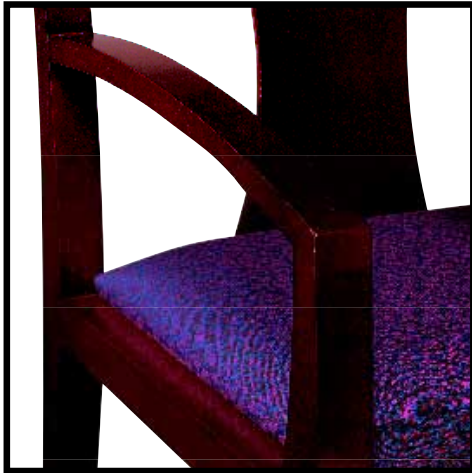

HPFi

Contempo

Seating
Guest Chairs

Contempo

Seating

Guest Chairs

Contempo presents elegant wood guest seating with an extensive design flexibility. Flexible seat suspension with a generous seat foam ensure comfort. Complement your environment with an extensive range of wood finishes and upholstery selections.

Curvilinear Arm
Smooth, contemporary

Scalloped Arm
Intricate, traditional

Sloped Arm
Versatile, transitional

Available in NOW Accelerated Response program in the finish and upholstery options detailed in current HPFI Price Book. Any dimensions listed are width/depth/height overall. Reference current HPFI Price Book for complete descriptions. Specifications subject to change without notice.