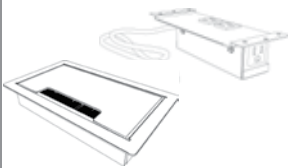

Flush Mount Power Base

- 2 power outlets in top and one convenience outlet below surface
- 72" cord with molded plug
- Mounts in desk tops and select lounge/reception seating
- Matching flush grommet
- Must be factory installed
- Add item # suffix to HPFI item #
- FB = Black, FS = Silver, FW = White
- UL and CSA listed
- Contact HPFI for additional options

SIN 711-99

FB	5.7"W X 3.4"D X 2.2"H Ship Weight: 2		320	325	330
FS	5.7"W X 3.4"D X 2.2"H Ship Weight: 2		320	325	330
FW	5.7"W X 3.4"D X 2.2"H Ship Weight: 2		347	352	357

Cove™ Flush Mount Charging

- Two 110 volt power outlets and two active USB charging ports
- Can be factory installed in table/desk tops, side surfaces or in select reception seating
- Spill-resistant receptacles
- 108" cord
- 90° flat plug with 45° rotation
- UL and CSA listed

SIN 711-99

CW	Gloss White 5.75"W X 2.5"D X 3.25"H Ship Weight: 2.25		465	472	479
CS	Silver Pearl 5.75"W X 2.5"D X 3.25"H Ship Weight: 2.25		465	472	479
CB	Black 5.75"W X 2.5"D X 3.25"H Ship Weight: 2.25		465	472	479