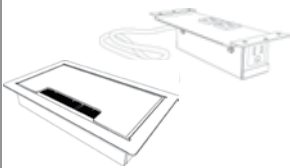

Flush Mount Power Base

- 2 power outlets in top and one convenience outlet below surface
- 72" cord with molded plug
- Mounts in desk tops and select lounge/reception seating
- Matching flush grommet
- Must be factory installed
- Add item # suffix to HPFI item #
- FB = Black, FS = Silver, FW = White
- UL and CSA listed
- Contact HPFI for additional options

SIN 711-99

FB	5.7"W X 3.4"D X 2.2"H Ship Weight: 2		320	325	330
FS	5.7"W X 3.4"D X 2.2"H Ship Weight: 2		320	325	330
FW	5.7"W X 3.4"D X 2.2"H Ship Weight: 2		347	352	357

Cove™ Flush Mount Charging

- Two 110 volt power outlets and two active USB charging ports
- Can be factory installed in table/desk tops, side surfaces or in select reception seating
- Spill-resistant receptacles
- 108" cord
- 90° flat plug with 45° rotation
- UL and CSA listed

SIN 711-99

CW	Gloss White 5.75"W X 2.5"D X 3.25"H Ship Weight: 2.25		465	472	479
CS	Silver Pearl 5.75"W X 2.5"D X 3.25"H Ship Weight: 2.25		465	472	479
CB	Black 5.75"W X 2.5"D X 3.25"H Ship Weight: 2.25		465	472	479