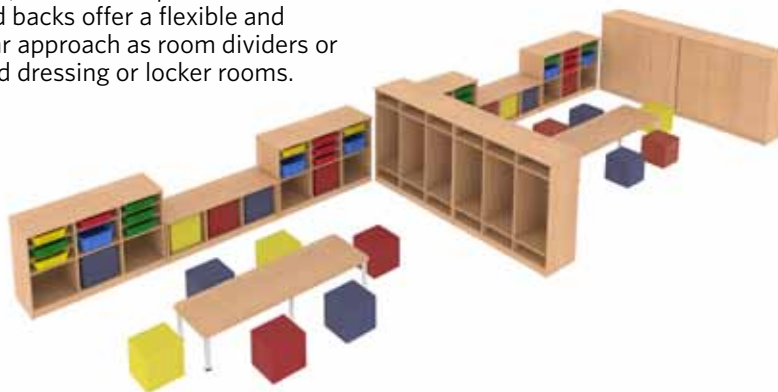

Hyperwork Education provides modular storage furniture for the classroom. Cubby storage modules are designed to create perimeter storage and auxiliary seating within the K-3 classroom. Cubby storage is offered in 2-, 3- and 4-level heights ideal for elementary and middle schools.

Cubby storage units and lockers can be adapted to the specific needs of individual classrooms by adding doors to conceal or secure personal items. The addition of shelves transforms the storage area into bin or tub storage for younger students.

Locker cabinets with or without doors in single, double or triple widths with finished backs offer a flexible and modular approach as room dividers or for band dressing or locker rooms.

Cubby Storage

Zone Pricing	1	2	3

1 x 1 Open Ottoman / Cubby Storage

- One open ottoman/cubby storage area
- Prebored for adjustable shelves

H_1-1 19" X 20" X 21.25"	Cubic Ft: 6.2	Ship Weight: 35	560	568	577

Freight Class: 125

Seat Cushion

- Fits on 1 x 1 ottoman/cubby above
- Available in any upholstery

XD2019 19" x 20" x 2.5"	St. Yardage 1

Grade	1	2	3	4	5	6	7	8	9	10
Zone1	300	315	335	349	364	386	406	428	448	473
Zone2	305	320	340	354	369	392	412	434	455	480
Zone3	309	324	345	359	375	398	418	441	461	487

Freight Class: 100

Cubic Ft: 4.5

Ship Weight: 6

1 x 2 Open Ottoman / Cubby Storage

- Two open ottoman/cubby storage areas
- Single level
- Prebored for adjustable shelves

H_1-2 37" X 20" X 21.25"	Cubic Ft: 11.4	Ship Weight: 55	793	805	817

Freight Class: 125

Seat Cushion

- Fits on 1 x 2 ottoman/cubby above
- Available in any upholstery

XD2037 37" x 20" x 2.5"	St. Yardage 1.25

Grade	1	2	3	4	5	6	7	8	9	10
Zone1	400	419	443	462	480	508	533	561	585	616
Zone2	406	425	450	469	487	516	541	569	594	625
Zone3	412	432	456	476	494	523	549	578	603	634

Freight Class: 100

Cubic Ft: 4.5

Ship Weight: 6