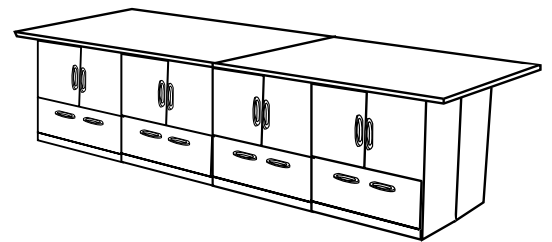

## Designed by IHDG

PDGP42STOR Storage Cabinets (2)  
PA1FMT6460 Top Surface

64"W x 60"D Work Area

92"W x 60"D Work Area

164"W x 60"D Work Area

Hundreds of casagoods and all HPFI seating available in several finishes and at industry-leading Quick Ship lead times. Dimensions listed are width/depth/height over-all. Reference current price list for complete descriptions. Specifications subject to change without notice.