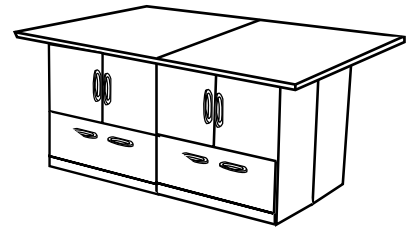

## Designed by IHDG

PDGP42STOR Storage Cabinets (2)  
PA1FMT6460 Top Surface

64"W x 60"D Work Area

92"W x 60"D Work Area

164"W x 60"D Work Area

Hundreds of casagoods and all HPFI seating available in several finishes and at industry-leading Quick Ship lead times. Dimensions listed are width/depth/height over-all. Reference current price list for complete descriptions. Specifications subject to change without notice.