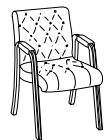

Body Form Shape features built-in lumbar support for long-term comfort whether sitting upright or reclining

Pneumatic Lift allows easy-operation seat-height adjustment. Standard on all swivel tilt chairs

Designed by IHDG

Shown on front:
4121 Executive Swivel
 WAL Walnut
 Lena 2532 Melon Leather

Upholstered Arms

4141 Executive Swivel

4147 Management Swivel

Platform Arms

4161 Executive Swivel

4167 Management Swivel

Fluted & Padded Wood Arms

4121 Executive Swivel

4127 Management Swivel

Guest

4122 Arm Chair

4123 Arm Chair

All HPFi seating available in several finishes and upholstery options at industry-leading Quick Ship lead times. Dimensions listed are width/depth/height over-all. Reference current price list for complete descriptions. Specifications subject to change without notice.