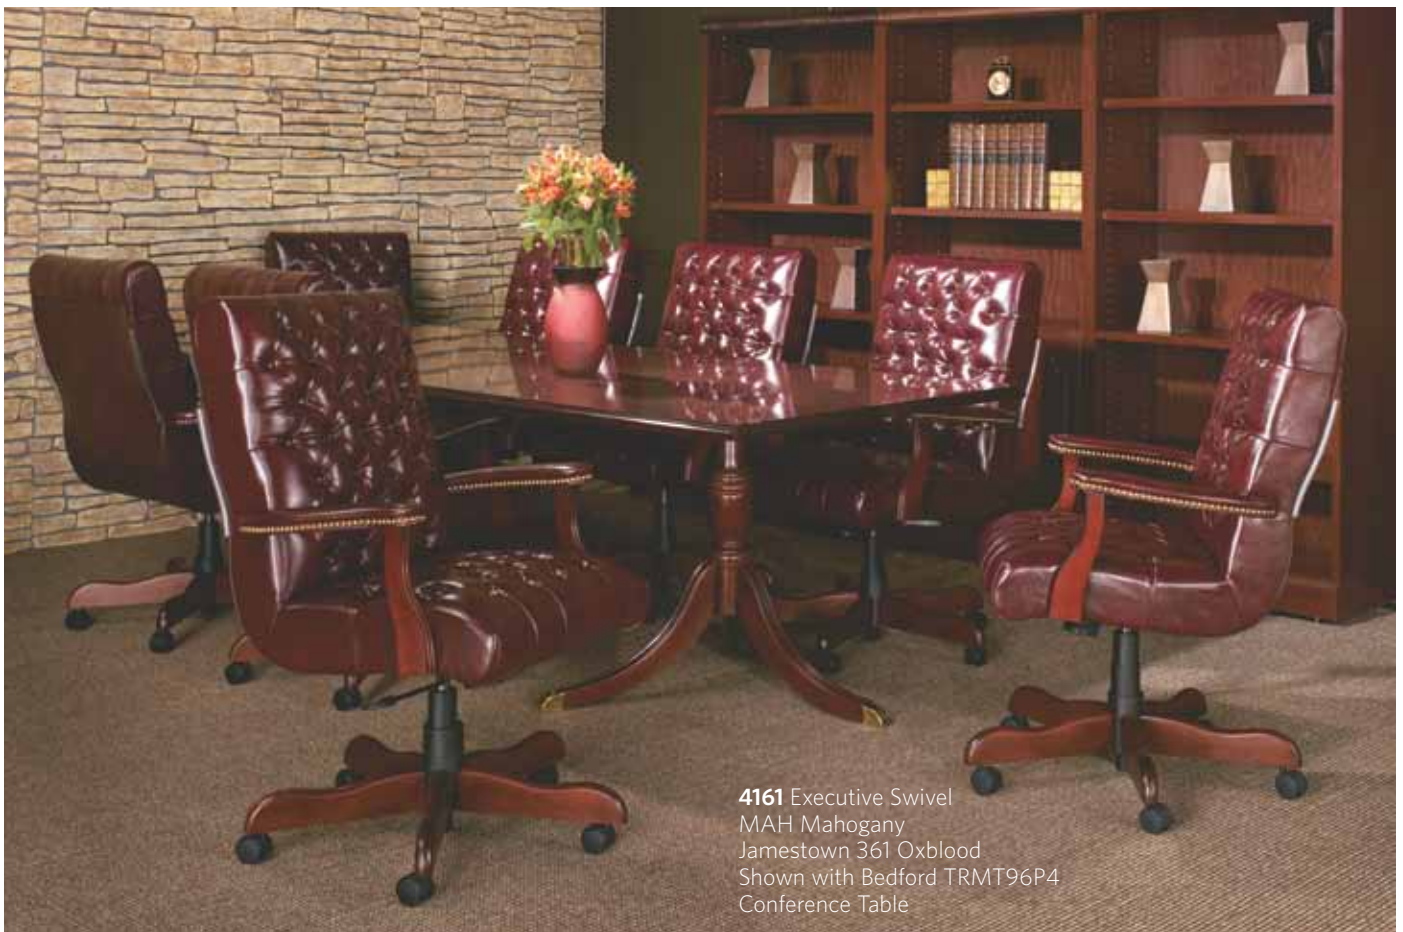

4123 Guest Padded Arms
MAH Mahogany
Jamestown 361 Oxblood

Scoop Traditional

blends period-influenced style with modern ergonomic principles. Each chair features a shaped shell with built-in lumbar support, flexible seat/back suspensions and high-quality cushioning formed with waterfall front seat edges providing long-term comfort and support. Standard pneumatic seat-height adjustment and tilt tension control individualize comfort. Traditional arm design and full seat/back tufting enhance the style.

Body Form Shape features built-in lumbar support for long-term comfort whether sitting upright or reclining

Pneumatic Lift allows easy-operation seat-height adjustment. Standard on all swivel tilt chairs

Waterfall Front Seat Edges provide relaxed comfort, promoting proper circulation and reducing leg fatigue during extended work periods

4161 Executive Swivel
MAH Mahogany
Jamestown 361 Oxblood
Shown with Bedford TRMT96P4
Conference Table