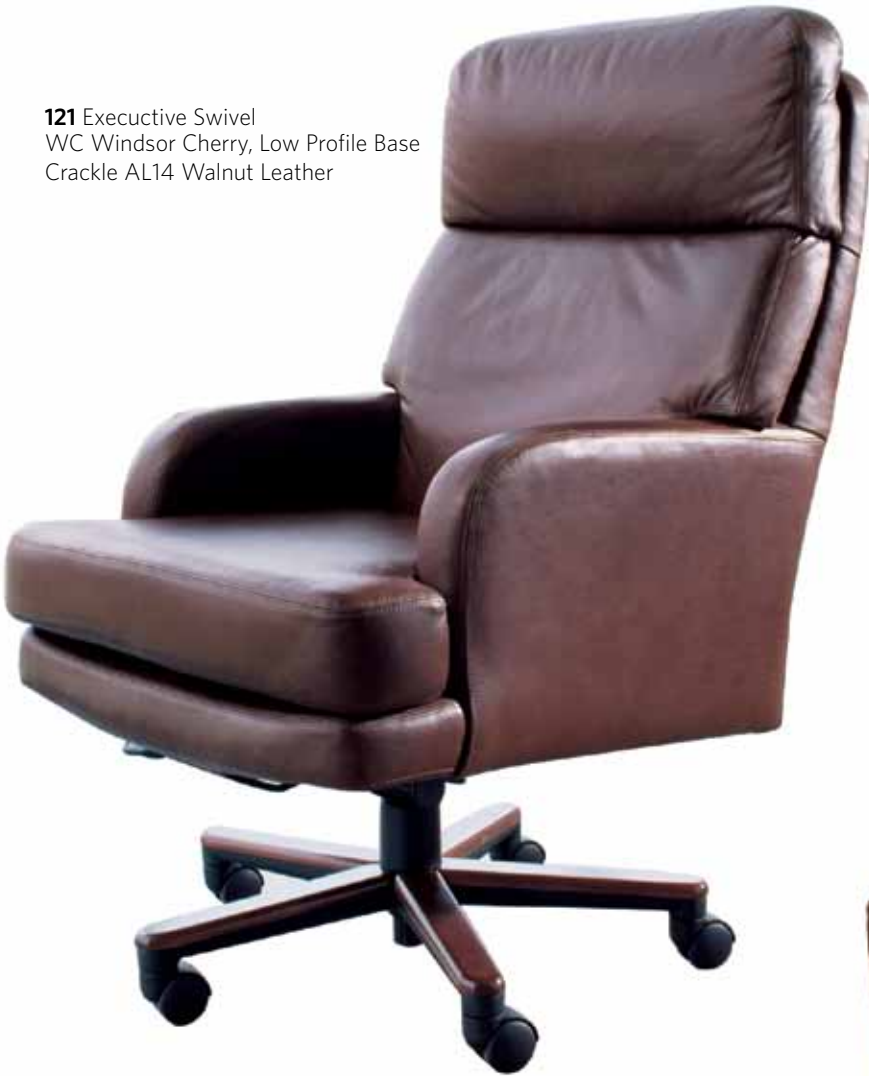

101K Executive Swivel with Knee Tilt
FM Natural, Low Profile Base
Mammut AL18 Black Leather

101K Executive Swivel with Knee Tilt
Black Spider Base
Carrara CR510 Buck

101K Executive Swivel with Knee Tilt
WC Windsor Cherry, Low Profile Base
Kingsland AL29 Jalapeno Leather

101

Luxurious seating for the high-performance executive! Generous-size seat/back with thick, dual-composition cushioning. Fully upholstered, including arms. Extensive double-needle tailoring and welt cord trim. Comfortable headrest style cushion. Standard pneumatic lift and tilt tension adjustment. Ergonomically shaped lumbar design and optional Knee Tilt for easy-reclining comfort. Choice of standard black spider base or upgrade low-profile base with die-cast aluminum structure and finished wood caps.

121 Execuctive Swivel
WC Windsor Cherry, Low Profile Base
Crackle AL14 Walnut Leather

121

Large-scaled seating recommended for larger, longer body types. Generous-size seat/back with extra-thick cushioning. Features 20"W x 20"D usable seat area and 25.5"H back (measured from seat). Fully upholstered with double-needle tailoring. Liftout seat with velcro attachment. Comfortable headrest style cushion. Standard pneumatic lift and tilt tension adjustment. Optional Knee Tilt for easy-reclining comfort. Choice of standard black spider base or upgrade low-profile base with die-cast aluminum structure and finished wood caps.

Distinctive fully-upholstered office and conference seating with curving back rail, tapered arms and unique Y stitch detail. Double-needle tailoring. Waterfall front seat edge and reinforced lumbar support enhance comfort. Pneumatic lift and tilt tension adjustment standard. Optional Knee Tilt for easy-reclining comfort. Choice of standard black spider base or upgrade low-profile base with die-cast aluminum structure and wood finish. Complimentary guest and side chairs feature compact yet comfortable design for multiple applications.