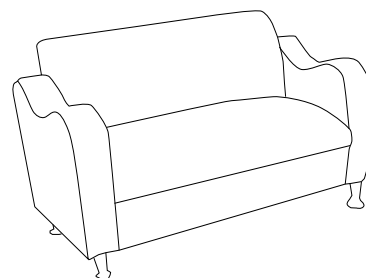

HPFi

Claudia

Seating

Guest · Lounge

Claudia

Seating

Guest · Lounge

We believe that a seat can, and should, combine both form and function. For **Claudia**, we put special emphasis on the form. Take a seat and your arms will naturally fall into the gently undulating contour of the fully upholstered arms. Brightly polished aluminum legs add just the right amount of sparkle and visual interest. The cushions are plush and supportive so that waiting goes from a "chore" to a "pleasure."

Designed by IHDG

5301 Club Chair
Hudson 63564 Orange Heather

5302 Loveseat
Figure Eight 326-001 Pomegranate

Claudia Club Chair

Model Number: 5301
Overall: 33.5"W x 31"D x 32.5"H
Back: 21"W x 16"H
Seat: 21"W x 21"D
Seat Height from Floor: 19"
Arm Height from Floor: 26-29"

Claudia Loveseat

Model Number: 5302
Overall: 56.5"W x 31"D x 32.5"H
Back: 44"W x 16"H
Seat: 43.5"W x 21"D
Seat Height from Floor: 19"
Arm Height from Floor: 26-29"

Claudia Sofa

Model Number: 5303
Overall: 78.5"W x 31"D x 32.5"H
Back: 66"W x 16"H
Seat: 65.5"W x 21"D
Seat Height from Floor: 19"
Arm Height from Floor: 26-29"