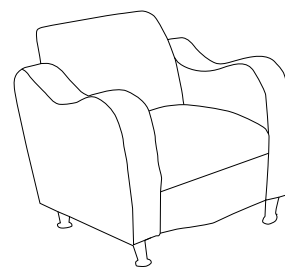

HPFi

Claudia

Seating

Guest · Lounge

Claudia

Seating

Guest · Lounge

We believe that a seat can, and should, combine both form and function. For **Claudia**, we put special emphasis on the form. Take a seat and your arms will naturally fall into the gently undulating contour of the fully upholstered arms. Brightly polished aluminum legs add just the right amount of sparkle and visual interest. The cushions are plush and supportive so that waiting goes from a "chore" to a "pleasure."

Designed by IHDG

5301 Club Chair
Hudson 63564 Orange Heather

5302 Loveseat
Figure Eight 326-001 Pomegranate

Claudia Club Chair

Model Number: 5301
Overall: 33.5"W x 31"D x 32.5"H
Back: 21"W x 16"H
Seat: 21"W x 21"D
Seat Height from Floor: 19"
Arm Height from Floor: 26-29"

Claudia Loveseat

Model Number: 5302
Overall: 56.5"W x 31"D x 32.5"H
Back: 44"W x 16"H
Seat: 43.5"W x 21"D
Seat Height from Floor: 19"
Arm Height from Floor: 26-29"

Claudia Sofa

Model Number: 5303
Overall: 78.5"W x 31"D x 32.5"H
Back: 66"W x 16"H
Seat: 65.5"W x 21"D
Seat Height from Floor: 19"
Arm Height from Floor: 26-29"