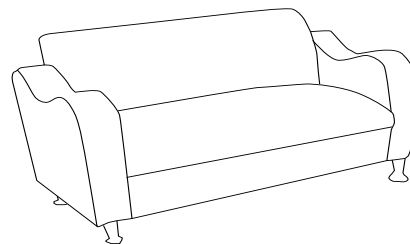

HPFi

Claudia

Seating

Guest · Lounge

Claudia

Seating

Guest · Lounge

We believe that a seat can, and should, combine both form and function. For **Claudia**, we put special emphasis on the form. Take a seat and your arms will naturally fall into the gently undulating contour of the fully upholstered arms. Brightly polished aluminum legs add just the right amount of sparkle and visual interest. The cushions are plush and supportive so that waiting goes from a "chore" to a "pleasure."

Designed by IHDG

5301 Club Chair
Hudson 63564 Orange Heather

5302 Loveseat
Figure Eight 326-001 Pomegranate

Claudia Club Chair

Model Number: 5301
Overall: 33.5"W x 31"D x 32.5"H
Back: 21"W x 16"H
Seat: 21"W x 21"D
Seat Height from Floor: 19"
Arm Height from Floor: 26-29"

Claudia Loveseat

Model Number: 5302
Overall: 56.5"W x 31"D x 32.5"H
Back: 44"W x 16"H
Seat: 43.5"W x 21"D
Seat Height from Floor: 19"
Arm Height from Floor: 26-29"

Claudia Sofa

Model Number: 5303
Overall: 78.5"W x 31"D x 32.5"H
Back: 66"W x 16"H
Seat: 65.5"W x 21"D
Seat Height from Floor: 19"
Arm Height from Floor: 26-29"