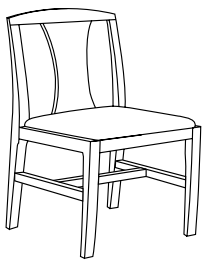

HPFi

Contempo

Seating
Guest Chairs

Contempo presents elegant wood guest seating with extensive design flexibility. Solid hardwood frames offer the unique characteristics of wood. Choose from three arm styles. Select from four precision cut, multiple-layer hardwood plywood back designs known as Hourglass, Fan, Ladder and Puzzle. Fully and partially upholstered backs are also available. Suspended, improved-cushioning seats feature multiple-density foam for ergonomic comfort. Backs are positioned for proper posture and lumbar support.

Sloped Arm
Versatile, transitional

Contempo

Seating
Guest Chairs

9515 Partially Upholstered
Back with Scalloped Arms
FM Natural
Sketch 812 Carbon

Wood Backs

Upholstered Backs

9400
Hourglass

9410
Fan

9420
Ladder

9430
Puzzle

9500
Fully
Upholstered

9510
Partial
Upholstered

All HPFi seating available in several finishes and upholstery options at industry-leading Quick Ship lead times. Dimensions listed are width/depth/height over-all. Reference current price list for complete descriptions. Specifications subject to change without notice.