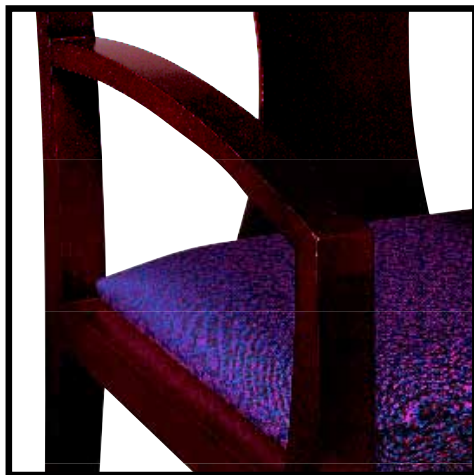

HPFi

Contempo

Seating
Guest Chairs

Contempo

Seating

Guest Chairs

Contempo presents elegant wood guest seating with an extensive design flexibility. Flexible seat suspension with a generous seat foam ensure comfort. Complement your environment with an extensive range of wood finishes and upholstery selections.

Curvilinear Arm
Smooth, contemporary

Scalloped Arm
Intricate, traditional

Sloped Arm
Versatile, transitional

All HPFi seating is available in several finishes and upholstery options at industry-leading Quick Ship lead times. Any dimensions listed are width/depth/height over-all. Reference current price list for complete descriptions. Specifications subject to change without notice.