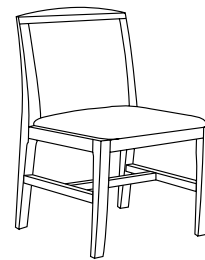

HPFi

Contempo

Seating
Guest Chairs

Contempo presents elegant wood guest seating with extensive design flexibility. Solid hardwood frames offer the unique characteristics of wood. Choose from three arm styles. Select from four precision cut, multiple-layer hardwood plywood back designs known as Hourglass, Fan, Ladder and Puzzle. Fully and partially upholstered backs are also available. Suspended, improved-cushioning seats feature multiple-density foam for ergonomic comfort. Backs are positioned for proper posture and lumbar support.

Sloped Arm
Versatile, transitional

Contempo

Seating
Guest Chairs

9515 Partially Upholstered
Back with Scalloped Arms
FM Natural
Sketch 812 Carbon

Wood Backs

Upholstered Backs

9400
Hourglass

9410
Fan

9420
Ladder

9430
Puzzle

9500
Fully
Upholstered

9510
Partial
Upholstered

All HPFi seating available in several finishes and upholstery options at industry-leading Quick Ship lead times. Dimensions listed are width/depth/height over-all. Reference current price list for complete descriptions. Specifications subject to change without notice.