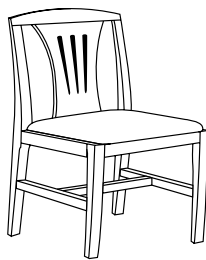

HPFi

Contempo

Seating
Guest Chairs

Contempo presents elegant wood guest seating with extensive design flexibility. Solid hardwood frames offer the unique characteristics of wood. Choose from three arm styles. Select from four precision cut, multiple-layer hardwood plywood back designs known as Hourglass, Fan, Ladder and Puzzle. Fully and partially upholstered backs are also available. Suspended, improved-cushioning seats feature multiple-density foam for ergonomic comfort. Backs are positioned for proper posture and lumbar support.

Contempo presents elegant wood guest seating with extensive design flexibility. Choose from three arm styles to complement the six back designs.

Curvilinear Arm
Smooth, contemporary

Scalloped Arm
Intricate, traditional

Sloped Arm
Versatile, transitional

Contempo

Seating
Guest Chairs

9515 Partially Upholstered
Back with Scalloped Arms
FM Natural
Sketch 812 Carbon

Wood Backs

Upholstered Backs

9400
Hourglass

9410
Fan

9420
Ladder

9430
Puzzle

9500
Fully
Upholstered

9510
Partial
Upholstered

All HPFi seating available in several finishes and upholstery options at industry-leading Quick Ship lead times. Dimensions listed are width/depth/height over-all. Reference current price list for complete descriptions. Specifications subject to change without notice.