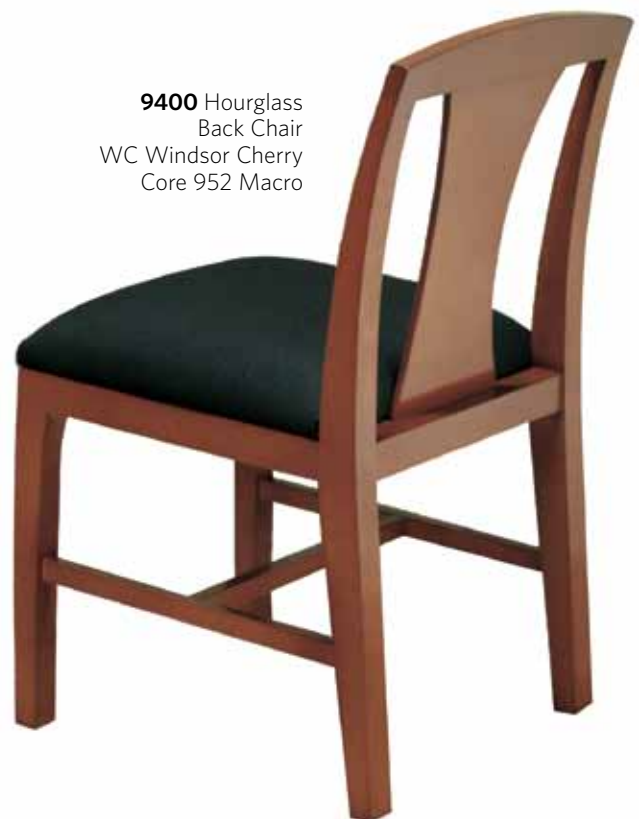

HPFi

Contempo

Seating
Guest Chairs

Contempo presents elegant wood guest seating with extensive design flexibility. Solid hardwood frames offer the unique characteristics of wood. Choose from three arm styles. Select from four precision cut, multiple-layer hardwood plywood back designs known as Hourglass, Fan, Ladder and Puzzle. Fully and partially upholstered backs are also available. Suspended, improved-cushioning seats feature multiple-density foam for ergonomic comfort. Backs are positioned for proper posture and lumbar support.

9403 Hourglass Back with Curvilinear Arms
FM Natural
Sketch 812 Carbon

9505 Fully Upholstered back with Scalloped Arms
FM Natural
Sketch 813 Cardinal

9404 Hourglass Back with Sloped Arms
FM Natural
Sketch 812 Carbon

Versatility of Armless! **Contempo** side chairs provide non-confining comfort and accommodate any size user with a compact frame.

9500 Fully Upholstered Back Chair
FM Natural
COM Fabric

9400 Hourglass Back Chair
WC Windsor Cherry
Core 952 Macro