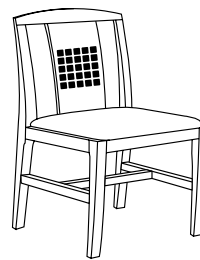

HPFi

Contempo

Seating
Guest Chairs

Contempo presents elegant wood guest seating with extensive design flexibility. Solid hardwood frames offer the unique characteristics of wood. Choose from three arm styles. Select from four precision cut, multiple-layer hardwood plywood back designs known as Hourglass, Fan, Ladder and Puzzle. Fully and partially upholstered backs are also available. Suspended, improved-cushioning seats feature multiple-density foam for ergonomic comfort. Backs are positioned for proper posture and lumbar support.

Sloped Arm
Versatile, transitional

Contempo

Seating
Guest Chairs

9515 Partially Upholstered
Back with Scalloped Arms
FM Natural
Sketch 812 Carbon

Wood Backs

Upholstered Backs

9400
Hourglass

9410
Fan

9420
Ladder

9430
Puzzle

9500
Fully
Upholstered

9510
Partial
Upholstered

All HPFi seating available in several finishes and upholstery options at industry-leading Quick Ship lead times. Dimensions listed are width/depth/height over-all. Reference current price list for complete descriptions. Specifications subject to change without notice.