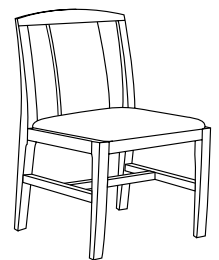

HPFi

Contempo

Seating
Guest Chairs

Contempo presents elegant wood guest seating with extensive design flexibility. Solid hardwood frames offer the unique characteristics of wood. Choose from three arm styles. Select from four precision cut, multiple-layer hardwood plywood back designs known as Hourglass, Fan, Ladder and Puzzle. Fully and partially upholstered backs are also available. Suspended, improved-cushioning seats feature multiple-density foam for ergonomic comfort. Backs are positioned for proper posture and lumbar support.

Sloped Arm
Versatile, transitional

Contempo

Seating
Guest Chairs

9515 Partially Upholstered
Back with Scalloped Arms
FM Natural
Sketch 812 Carbon

Wood Backs

Upholstered Backs

9400
Hourglass

9410
Fan

9420
Ladder

9430
Puzzle

9500
Fully
Upholstered

9510
Partial
Upholstered

All HPFi seating available in several finishes and upholstery options at industry-leading Quick Ship lead times. Dimensions listed are width/depth/height over-all. Reference current price list for complete descriptions. Specifications subject to change without notice.