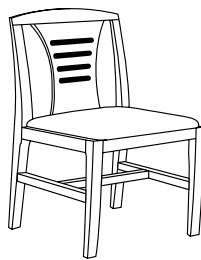

HPFi

Contempo

Seating
Guest Chairs

Contempo presents elegant wood guest seating with extensive design flexibility. Solid hardwood frames offer the unique characteristics of wood. Choose from three arm styles. Select from four precision cut, multiple-layer hardwood plywood back designs known as Hourglass, Fan, Ladder and Puzzle. Fully and partially upholstered backs are also available. Suspended, improved-cushioning seats feature multiple-density foam for ergonomic comfort. Backs are positioned for proper posture and lumbar support.

Sloped Arm
Versatile, transitional

Contempo

Seating
Guest Chairs

9515 Partially Upholstered
Back with Scalloped Arms
FM Natural
Sketch 812 Carbon

Wood Backs

Upholstered Backs

9400
Hourglass

9410
Fan

9420
Ladder

9430
Puzzle

9500
Fully
Upholstered

9510
Partial
Upholstered

All HPFi seating available in several finishes and upholstery options at industry-leading Quick Ship lead times. Dimensions listed are width/depth/height over-all. Reference current price list for complete descriptions. Specifications subject to change without notice.