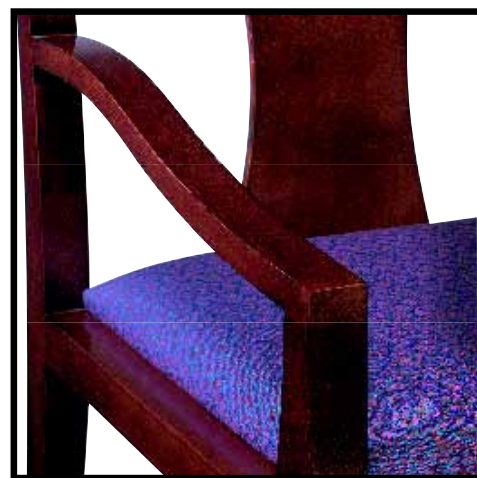

HPFi

Contempo

Seating
Guest Chairs

Contempo presents elegant wood guest seating with extensive design flexibility. Solid hardwood frames offer the unique characteristics of wood. Choose from three arm styles. Select from four precision cut, multiple-layer hardwood plywood back designs known as Hourglass, Fan, Ladder and Puzzle. Fully and partially upholstered backs are also available. Suspended, improved-cushioning seats feature multiple-density foam for ergonomic comfort. Backs are positioned for proper posture and lumbar support.

Contempo presents elegant wood guest seating with extensive design flexibility. Choose from three arm styles to complement the six back designs.

Curvilinear Arm
Smooth, contemporary

Scalloped Arm
Intricate, traditional