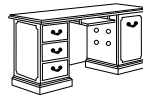

Computer Credenza
with Right CPU Storage
WY_CPR644
66" x 24" x 29"
WY_CPR744
72" x 24" x 29"