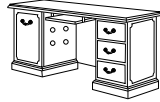

Computer Credenza
with Left CPU Storage
WY_CPL644
66" x 24" x 29"
WY_CPL744
72" x 24" x 29"