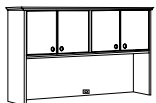

Standard Lateral File  
**WY\_326**  
 32" x 21.5" x 29"

Executive Lateral File  
**WY\_346**  
 38" x 24" x 29"

Three Drawer Lateral File  
**WY\_336**  
 32" x 21.5" x 44.5"

Four Drawer Lateral File  
**WY\_426**  
 32" x 21.5" x 56"