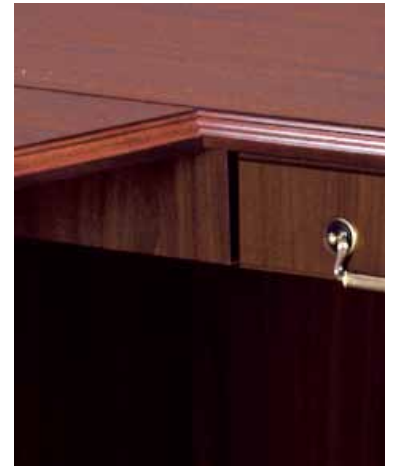

Solid hardwood edges are shaped and finished for handcrafted appearance, complementing 1-3/16" thick high-gloss, high-pressure laminate tops.

Crown molding enhances traditional design. Featured on front and sides of hutches, bookcases and wardrobes and front only of wall units built for side-by-side connection.