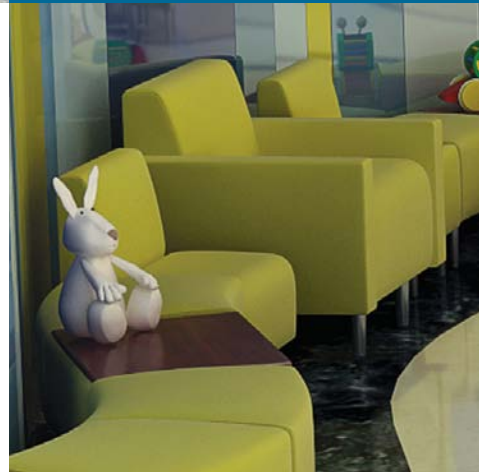

Lounge Seating

HPFi

Evette

Kids
deserve
fun
furniture
too!

Kid-friendly and kid-tough.

Evette is youth-sized furniture offering the ability to design comfortable and flexible seating arrangements for reception, lounge, and activity areas. Scaled for children's seating applications and durability-tested for use in heavy-use waiting and activity areas.

Like Eve, this youth-sized version offers the ability to design comfortable and flexible seating arrangements for all sizes of reception and lounge areas. Perfect for elementary and middle school-aged children in pediatrics, schools, places of worship and anywhere youth-sized seating may be needed.

Evette features the same quality construction as the HPFi® full-size Eve product family. It includes many of the same elements such as straight and curved seating, benches and matching tables. Along with the full-size Eve pieces, the youth-sized Evette integrates seamlessly for ganged or independent, freestanding seating.